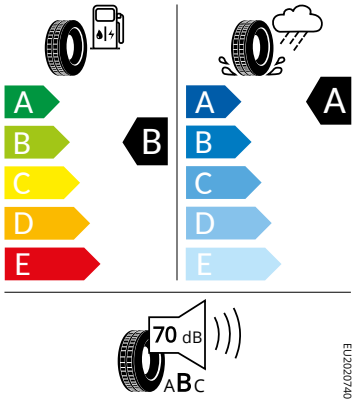

- KUMHO TIRE EUROPE GmbH 225/45 R18

KUMHO TIRE EUROPE GmbH

2342593

225/45 R18

C1

EU2020/740